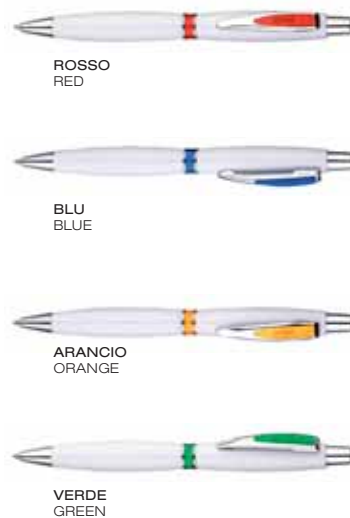

White barrel ball point pen with coloured details, twist mechanism.

ROSSO
RED

BLU
BLUE

ARANCIO
ORANGE

VERDE
GREEN

NERO
BLACK

-  Inchiostro nero
Black ink refill
-  Durata elevata
Long lasting refill
-  Scrittura ultrascorrevole
Extra fluency

ETHEL I1A-852

Penna sfera con fusto colorato e particolari bianchi, meccanica a rotazione.

Coloured ball point pen with white details, twist mechanism.

ROSSO
RED

BLU
BLUE

ARANCIO
ORANGE

VERDE
GREEN

MINDY I1A-930

Penna sfera con fusto bianco,
clip in metallo e grip colorato.

White barrel ball point pen with
metal clip and coloured grip.

ROSSO
RED

BLU
BLUE

ARANCIO
ORANGE

VERDE
GREEN

CORA I1A-858

Penna sfera con fusto bianco,
clip in metallo e particolari colorati.

White barrel ball point pen with metal
clip and coloured details.

ROSSO
RED

BLU
BLUE

ARANCIO
ORANGE

VERDE
GREEN

-  Inchiostro nero
Black ink refill
-  Durata elevata
Long lasting refill
-  Scrittura ultrascorrevole
Extra fluency